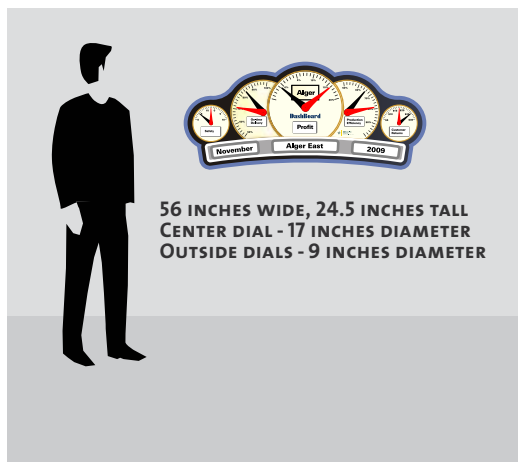

Made from heavy duty ABS plastic.
Brilliant laser printed artwork.
Stands up well in light commercial/industrial areas.

“WE HAVE SEEN MANY POSITIVES AT TRIPP PLASTICS SINCE WE INSTALLED THE DASHBOARDS IN EACH DEPARTMENT. FOR ONE, OUR EMPLOYEES KNOW AT A GLANCE HOW THEIR DEPARTMENT IS DOING, EVERY WEEK. SECONDLY, SEVERAL OF OUR SUPERVISORS TALK ONE-ON-ONE TO THEIR EMPLOYEES SO THAT THEY KNOW WHAT ROLE – POSITIVE OR NEGATIVE – THEY’RE HAVING ON THE DEPARTMENT’S SUCCESS. LASTLY, THE DASHBOARDS HAVE SPAWNED A HEALTHY INTERDEPARTMENTAL RIVALRY, WHERE EMPLOYEES OF ONE DEPARTMENT WANT TO DO BETTER IN ALL CATEGORIES THAN THE DEPARTMENT NEXT TO THEM. WE’RE CONVINCED THAT USING THE DASHBOARDS IS THE WAY TO GO WHEN IMPLEMENTING LEAN MANUFACTURING.”

HOWIE TUNE
SALES MANAGER
TRIPP ENTERPRISES, INC.

DashBoard

- Easily measure and display your company’s goals.
- Keep your employees focused on results.
- Very visible, easily updated and customizable to your needs.
- Directly supports ISO 9001, ISO 13485 and AS9100 requirements. It’s also a great tool for lean, six-sigma and process improvement in general.

Just measuring performance can improve it 10% - 15%. Yet many companies are limited in the communication of key objectives and measurements. That is where the DashBoard comes in. This communication tool gets employees’ attention and helps them focus on the goals of the company or department. The more everyone understands the objectives and their responsibility to contribute, the more wide spread and deep improvements run.